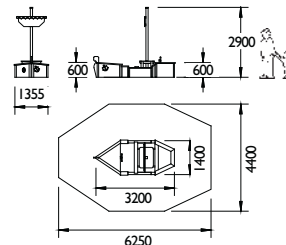

Play Boats Price List

We supply more Play Boats than any other product... which underlines the tremendous appeal of equipment which stimulates the imagination. The Longboat Play Boat in particular has the capacity for a large number of children at any given time. A production of several hundred of these boats during the last twelve months is witness to their popularity.

Such has been the popularity of our range of boats, that we added recently a very Longboat... 5.2m from bow to stern! Desperately struggling for a name, we have adopted the very original description, 'The Very Longboat'! And as will be seen from the photographs on the right, we have a very happy crew of the 'HMS Montessori'.

	SP ex VAT	SP inc VAT
Playboat	£1561	£1834
Longboat	£1681	£1975
Very Longboat	£1918	£2254

Mast sign writing £30

Play Boat

Suitable for use on grass or alternatively on tarmac etc with appropriate safety surfacing.

Where applicable total safety surfacing area 23m² required.