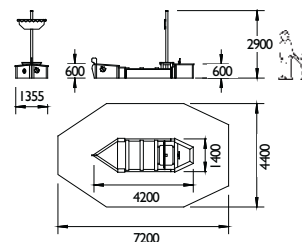

Long Boat

The longer version of the standard boat, suitable for use on grass or on tarmac but with safety surfacing.

Where applicable total safety surfacing area 28m² required.